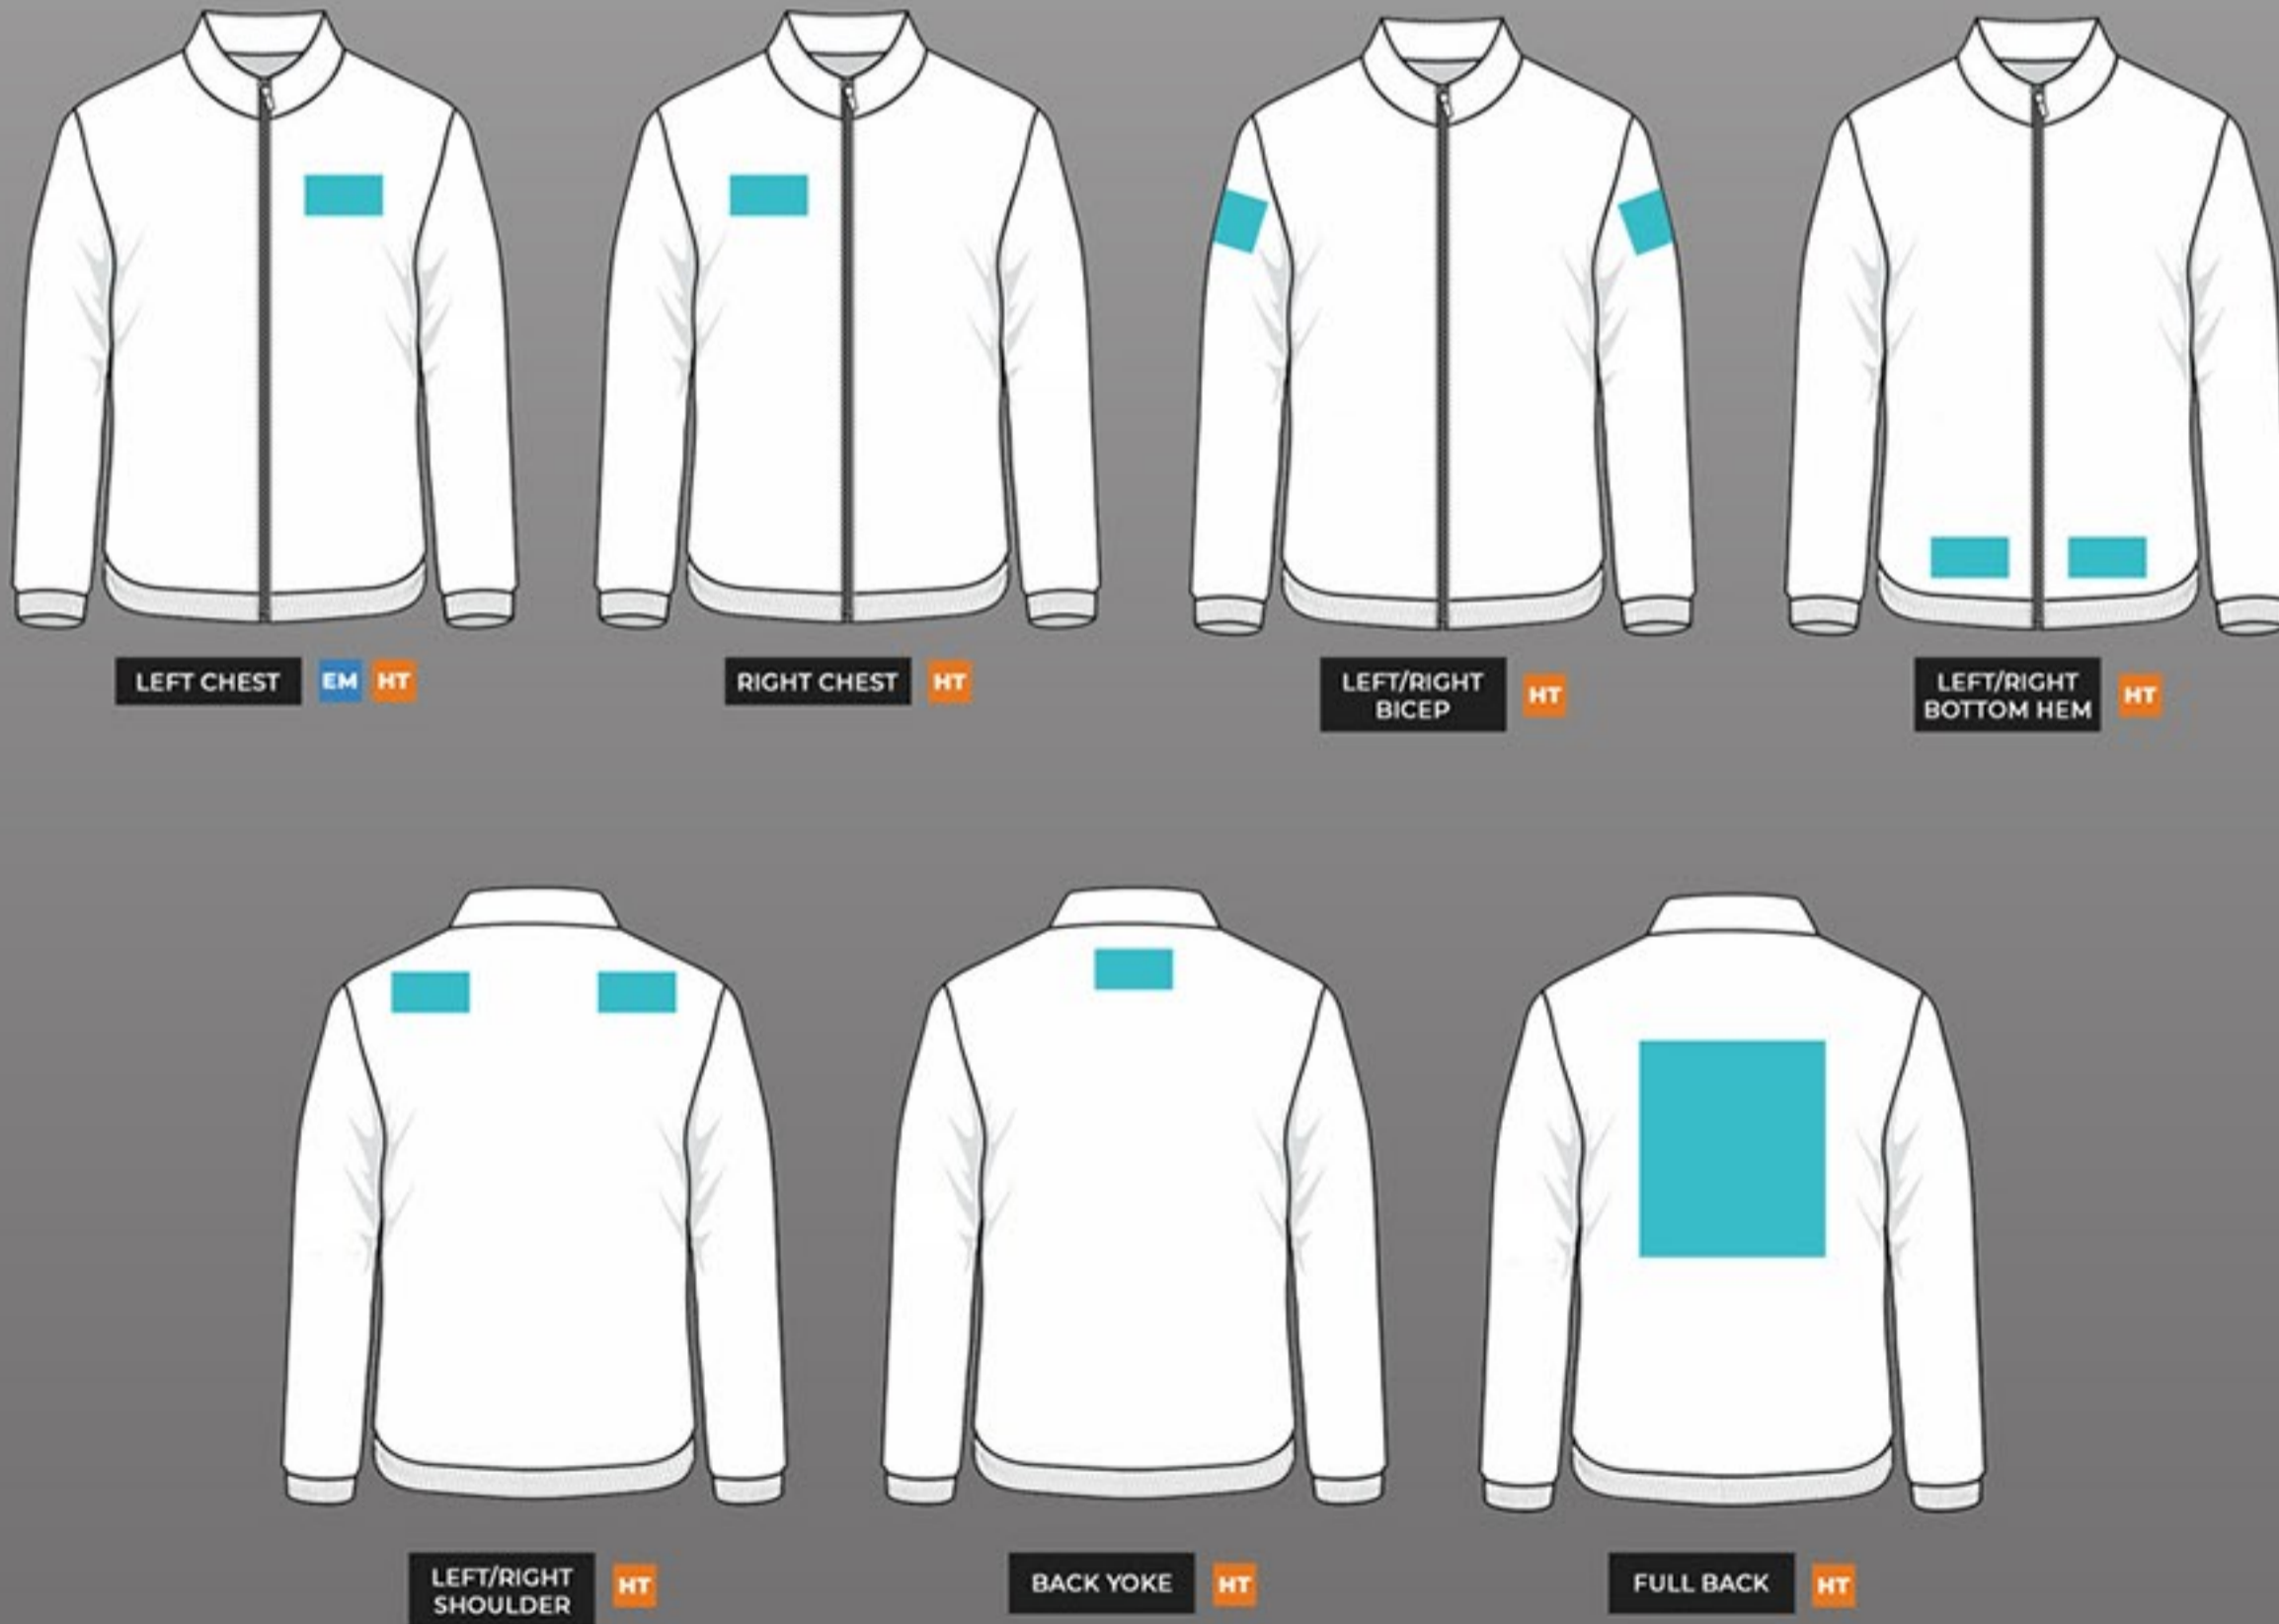

THIS GUIDE IS TO DEMONSTRATE
FOSSA'S DECORATION CAPABILITIES.

1510
DIVERGE
REVERSIBLE JACKET
[EXTERIOR]

POPULAR DECORATION OPTIONS
OTHER LOCATIONS MAY BE POSSIBLE DEPENDING ON STYLE

Clothing illustrations for depicting decoration locations
only, not accurate representation of any specific product.

DECORATION METHODS

EM = EMBROIDERY
HT = HEAT TRANSFER
L = LASER
GL = GLOSS LASER

THIS GUIDE IS TO DEMONSTRATE
FOSSA'S DECORATION CAPABILITIES.

1510
DIVERGE
REVERSIBLE JACKET
[INTERIOR]

POPULAR DECORATION OPTIONS
OTHER LOCATIONS MAY BE POSSIBLE DEPENDING ON STYLE

Clothing illustrations for depicting decoration locations
only, not accurate representation of any specific product.

DECORATION METHODS

EM = EMBROIDERY
HT = HEAT TRANSFER
L = LASER
GL = GLOSS LASER