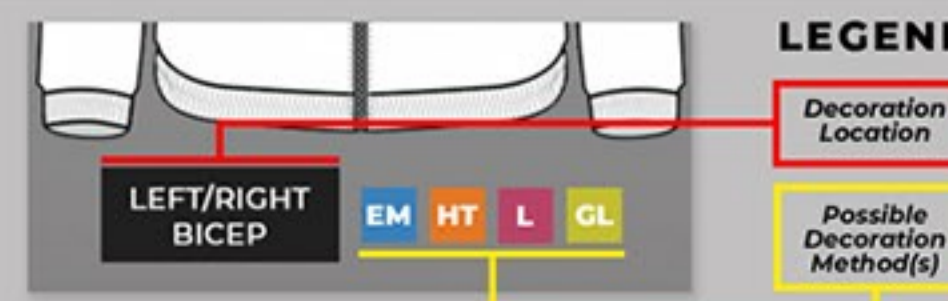

THIS GUIDE IS TO DEMONSTRATE
FOSSA'S DECORATION CAPABILITIES.

1510
DIVERGE
REVERSIBLE JACKET
[EXTERIOR]

POPULAR DECORATION OPTIONS
OTHER LOCATIONS MAY BE POSSIBLE DEPENDING ON STYLE

Clothing illustrations for depicting decoration locations
only, not accurate representation of any specific product.

DECORATION METHODS

EM = EMBROIDERY
HT = HEAT TRANSFER
L = LASER
GL = GLOSS LASER

THIS GUIDE IS TO DEMONSTRATE
FOSSA'S DECORATION CAPABILITIES.

1510
DIVERGE
REVERSIBLE JACKET
[INTERIOR]

POPULAR DECORATION OPTIONS
OTHER LOCATIONS MAY BE POSSIBLE DEPENDING ON STYLE

Clothing illustrations for depicting decoration locations
only, not accurate representation of any specific product.

DECORATION METHODS

EM = EMBROIDERY
HT = HEAT TRANSFER
L = LASER
GL = GLOSS LASER