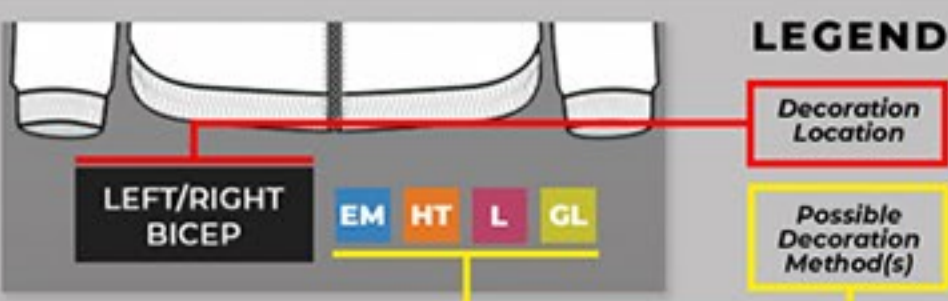

THIS GUIDE IS TO DEMONSTRATE
FOSSA'S DECORATION CAPABILITIES.

1510
DIVERGE
REVERSIBLE JACKET
[EXTERIOR]

POPULAR DECORATION OPTIONS
OTHER LOCATIONS MAY BE POSSIBLE DEPENDING ON STYLE

Clothing illustrations for depicting decoration locations
only, not accurate representation of any specific product.

DECORATION METHODS

EM = EMBROIDERY
HT = HEAT TRANSFER
L = LASER
GL = GLOSS LASER

THIS GUIDE IS TO DEMONSTRATE
FOSSA'S DECORATION CAPABILITIES.

1510
DIVERGE
REVERSIBLE JACKET
[INTERIOR]

POPULAR DECORATION OPTIONS
OTHER LOCATIONS MAY BE POSSIBLE DEPENDING ON STYLE

Clothing illustrations for depicting decoration locations
only, not accurate representation of any specific product.

DECORATION METHODS

EM = EMBROIDERY
HT = HEAT TRANSFER
L = LASER
GL = GLOSS LASER