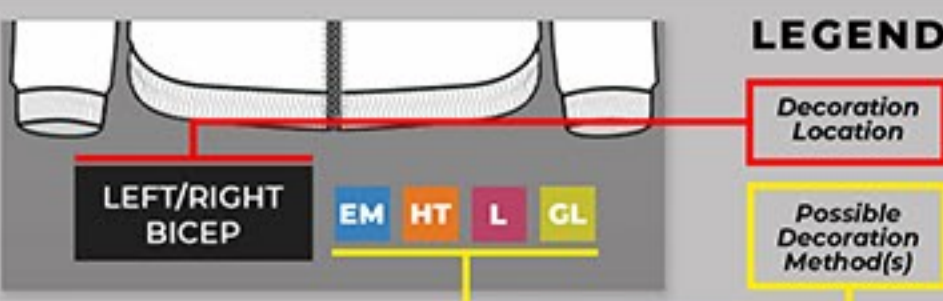

THIS GUIDE IS TO DEMONSTRATE
FOSSA'S DECORATION CAPABILITIES.

1512

DIVERGE
REVERSIBLE JACKET
[EXTERIOR]

POPULAR DECORATION OPTIONS

OTHER LOCATIONS MAY BE POSSIBLE DEPENDING ON STYLE

Clothing illustrations for depicting decoration locations
only, not accurate representation of any specific product.

DECORATION METHODS

- EM = EMBROIDERY
- HT = HEAT TRANSFER
- L = LASER
- GL = GLOSS LASER

THIS GUIDE IS TO DEMONSTRATE
FOSSA'S DECORATION CAPABILITIES.

1512

DIVERGE
REVERSIBLE JACKET
[[INTERIOR]]

POPULAR DECORATION OPTIONS

OTHER LOCATIONS MAY BE POSSIBLE DEPENDING ON STYLE

Clothing illustrations for depicting decoration locations
only, not accurate representation of any specific product.

DECORATION METHODS

- EM = EMBROIDERY
- HT = HEAT TRANSFER
- L = LASER
- GL = GLOSS LASER