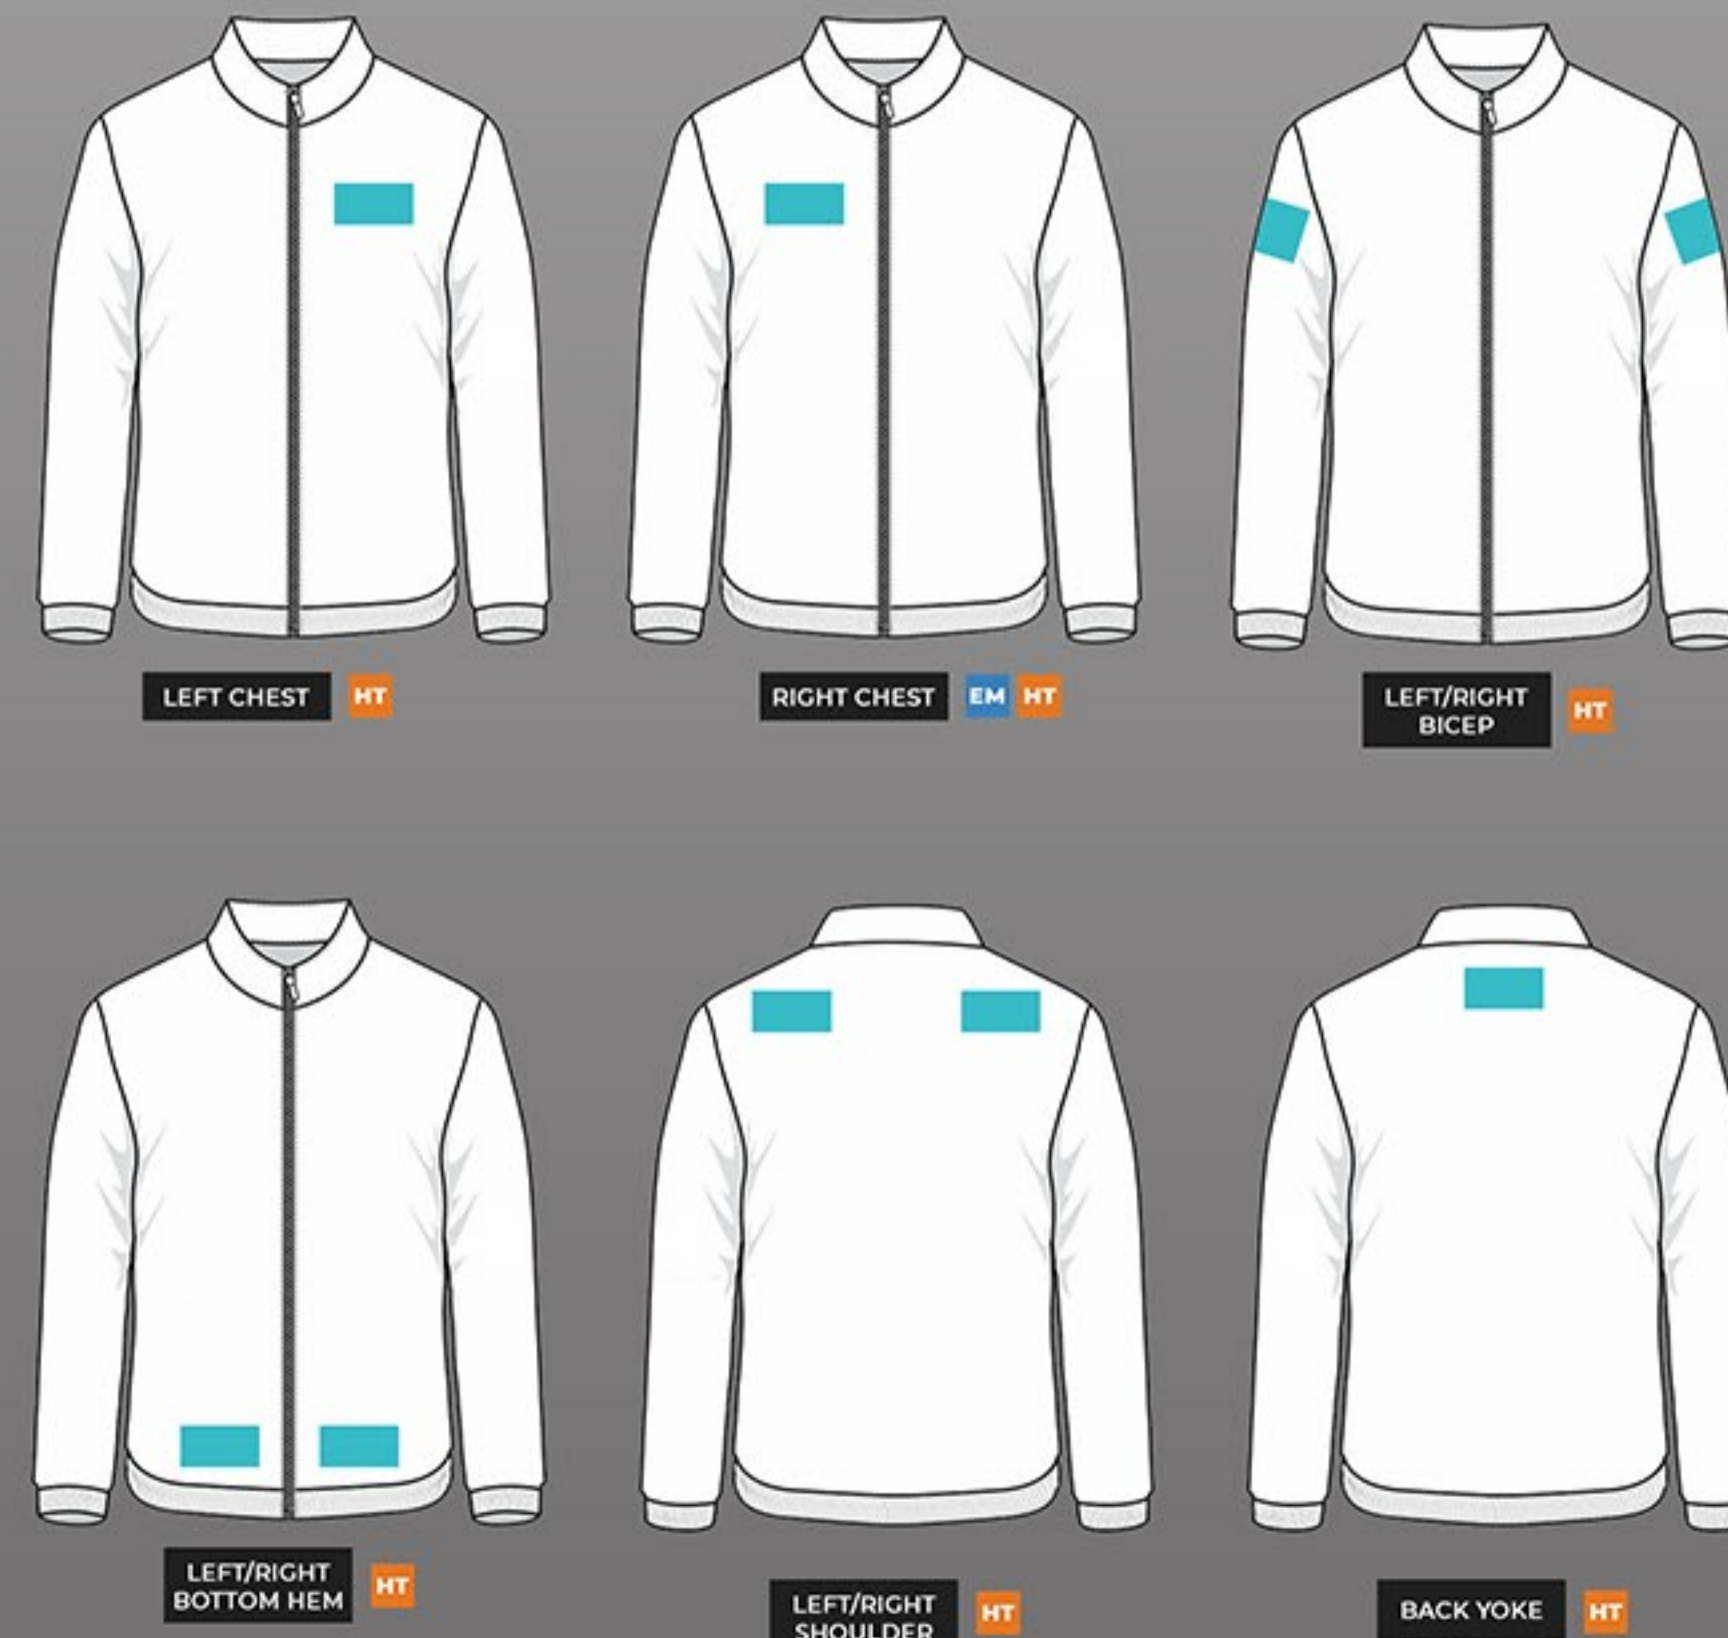

THIS GUIDE IS TO DEMONSTRATE
FOSSA'S DECORATION CAPABILITIES.

1512

DIVERGE
REVERSIBLE JACKET
[EXTERIOR]

POPULAR DECORATION OPTIONS

OTHER LOCATIONS MAY BE POSSIBLE DEPENDING ON STYLE

Clothing illustrations for depicting decoration locations
only, not accurate representation of any specific product.

DECORATION METHODS

- EM = EMBROIDERY
- HT = HEAT TRANSFER
- L = LASER
- GL = GLOSS LASER

THIS GUIDE IS TO DEMONSTRATE
FOSSA'S DECORATION CAPABILITIES.

1512

DIVERGE
REVERSIBLE JACKET
[[INTERIOR]]

POPULAR DECORATION OPTIONS

OTHER LOCATIONS MAY BE POSSIBLE DEPENDING ON STYLE

Clothing illustrations for depicting decoration locations
only, not accurate representation of any specific product.

DECORATION METHODS

- EM = EMBROIDERY
- HT = HEAT TRANSFER
- L = LASER
- GL = GLOSS LASER