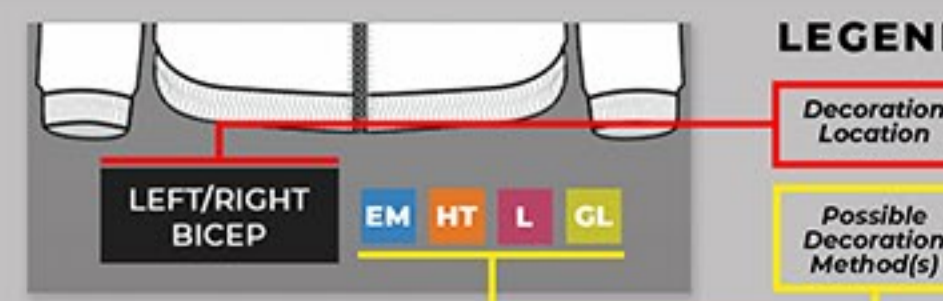

THIS GUIDE IS TO DEMONSTRATE
FOSSA'S DECORATION CAPABILITIES.

1512

DIVERGE
REVERSIBLE JACKET
[EXTERIOR]

POPULAR DECORATION OPTIONS

OTHER LOCATIONS MAY BE POSSIBLE DEPENDING ON STYLE

Clothing illustrations for depicting decoration locations
only, not accurate representation of any specific product.

DECORATION METHODS

- EM = EMBROIDERY
- HT = HEAT TRANSFER
- L = LASER
- GL = GLOSS LASER

THIS GUIDE IS TO DEMONSTRATE
FOSSA'S DECORATION CAPABILITIES.

1512

DIVERGE
REVERSIBLE JACKET
[[INTERIOR]]

POPULAR DECORATION OPTIONS

OTHER LOCATIONS MAY BE POSSIBLE DEPENDING ON STYLE

Clothing illustrations for depicting decoration locations
only, not accurate representation of any specific product.

DECORATION METHODS

- EM = EMBROIDERY
- HT = HEAT TRANSFER
- L = LASER
- GL = GLOSS LASER