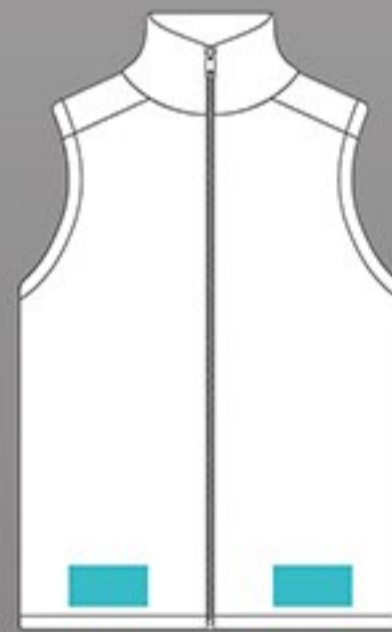

THIS GUIDE IS TO DEMONSTRATE
FOSSA'S DECORATION CAPABILITIES.

1570

ADAPT

REVERSIBLE VEST
[EXTERIOR]

POPULAR DECORATION OPTIONS

OTHER LOCATIONS MAY BE POSSIBLE DEPENDING ON STYLE

Clothing illustrations for depicting decoration locations
only, not accurate representation of any specific product.

LEFT CHEST EM HT

RIGHT CHEST HT

LEFT/RIGHT BOTTOM HEM HT

LEFT/RIGHT WAIST HT

BACK YOKE HT

LEFT/RIGHT SHOULDER HT

LEGEND

Decoration Location