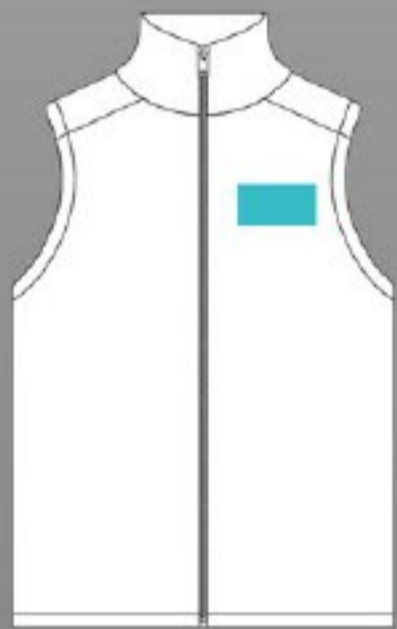

THIS GUIDE IS TO DEMONSTRATE
FOSSA'S DECORATION CAPABILITIES.

1572

ADAPT
REVERSIBLE VEST
[EXTERIOR]

POPULAR DECORATION OPTIONS

OTHER LOCATIONS MAY BE POSSIBLE DEPENDING ON STYLE

Clothing illustrations for depicting decoration locations
only, not accurate representation of any specific product.

LEFT CHEST EM HT

RIGHT CHEST HT

LEFT/RIGHT BOTTOM HEM HT

LEFT/RIGHT WAIST HT

BACK YOKE HT

LEFT/RIGHT SHOULDER HT

LEGEND

Decoration Location