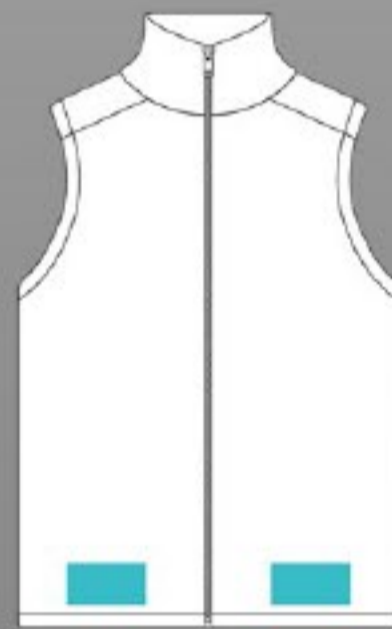

THIS GUIDE IS TO DEMONSTRATE
FOSSA'S DECORATION CAPABILITIES.

1572

ADAPT
REVERSIBLE VEST
[EXTERIOR]

POPULAR DECORATION OPTIONS

OTHER LOCATIONS MAY BE POSSIBLE DEPENDING ON STYLE

Clothing illustrations for depicting decoration locations
only, not accurate representation of any specific product.

LEFT CHEST EM HT

RIGHT CHEST HT

LEFT/RIGHT BOTTOM HEM HT

LEFT/RIGHT WAIST HT

BACK YOKE HT

LEFT/RIGHT SHOULDER HT

LEGEND

Decoration Location