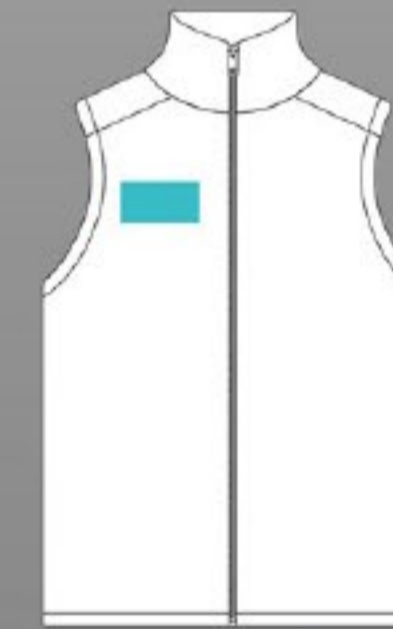

RIGHT CHEST EM HT