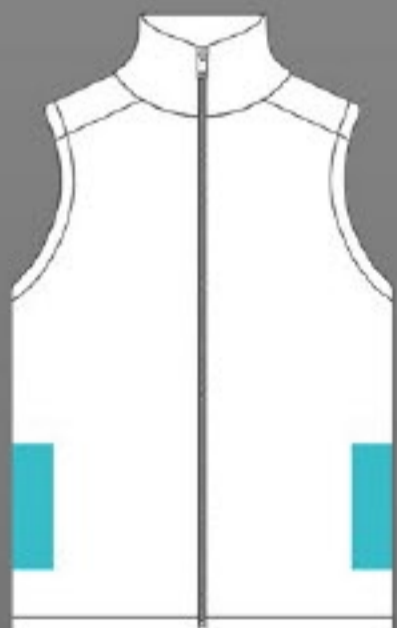

THIS GUIDE IS TO DEMONSTRATE
FOSSA'S DECORATION CAPABILITIES.

1572

ADAPT
REVERSIBLE VEST
[EXTERIOR]

POPULAR DECORATION OPTIONS

OTHER LOCATIONS MAY BE POSSIBLE DEPENDING ON STYLE

Clothing illustrations for depicting decoration locations
only, not accurate representation of any specific product.

LEFT CHEST EM HT

RIGHT CHEST HT

LEFT/RIGHT BOTTOM HEM HT

LEFT/RIGHT WAIST HT

BACK YOKE HT

LEFT/RIGHT SHOULDER HT

LEGEND

Decoration Location