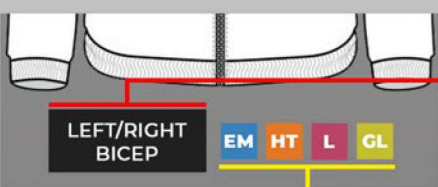

LEFT/RIGHT CHEST **EM** **HT**

LEFT/RIGHT BOTTOM HEM **HT**

BACK YOKE **EM** **HT**

LEFT/RIGHT SHOULDER **EM** **HT**

LEFT/RIGHT BICEP

EM **HT** **L** **GL**

LEGEND

Decoration Location

Possible Decoration Method(s)

DECORATION METHODS

EM = EMBROIDERY

HT = HEAT TRANSFER

L = LASER

GL = GLOSS LASER